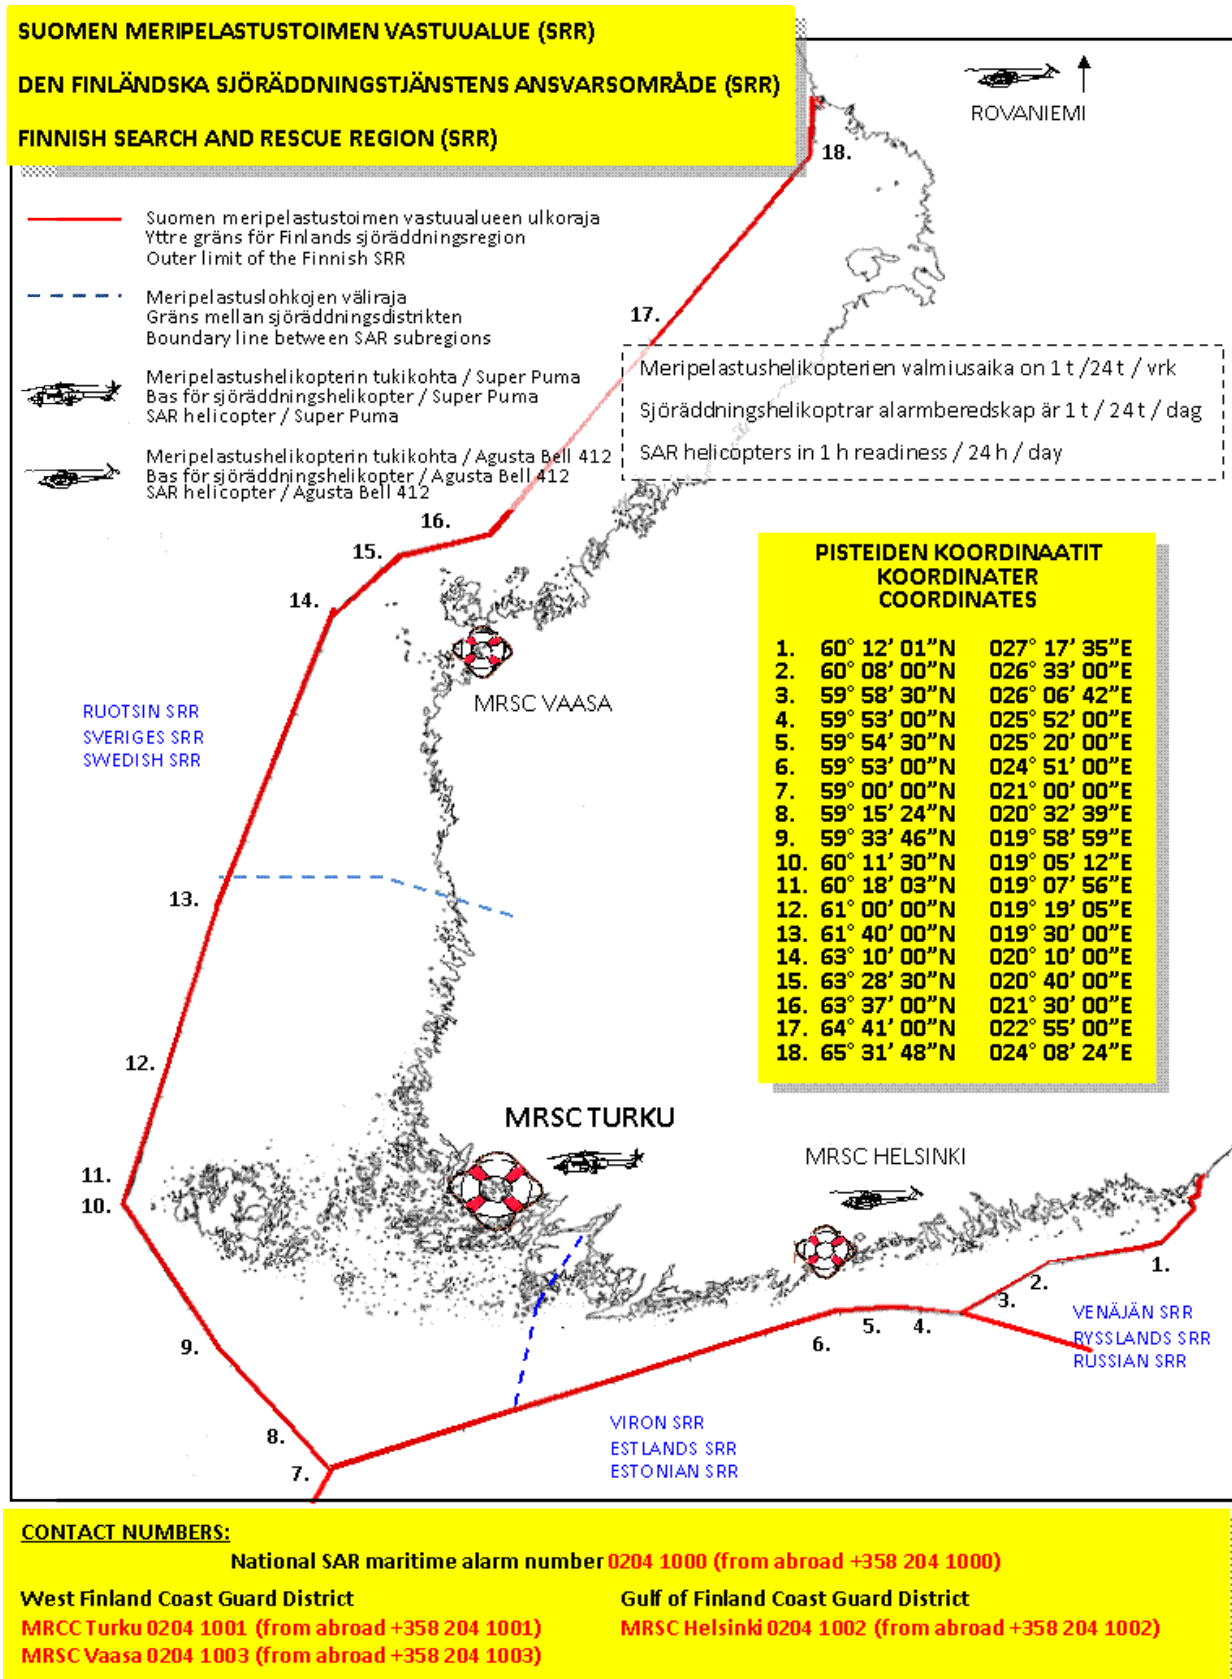

REGIONAL DIVISION OF FINNISH SEARCH AND RESCUE SERVICES

2.2.2.3 Search and Rescue Mission Coordinator (SMC)

The person in charge of the operational coordination during maritime SAR incidents is the Search and Rescue Mission Coordinator (SMC) on duty at the time in accordance with the shift schedule. The SMC determines which emergency phase is at hand and is responsible for ensuring the MRCC/MRSC responsible takes the actions required by the situation. The SMC is assisted by the other personnel of the MRCC/MRSC. The SMC is responsible